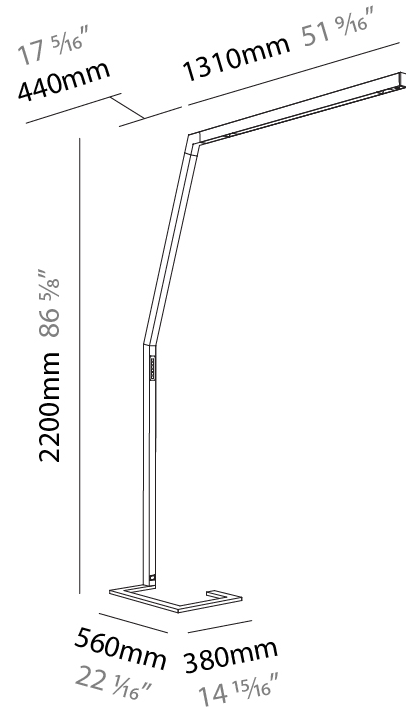

PROJECT
TYPE
SPECIFIER
QUANTITY
DATE

HYPRO-F 160 PORTABLE

A340008-

base number   Color   Finishes   Finishes   Finishes   Finishes   Finishes   Diffuser

Temperature

1. To build a product code in our configurator select the specify button on the base model # product page
2. To build a manual product code on this datasheet choose from the options listed below in blue font and add the suffix to the base model #

GENERAL

Series: Hypro-F
Subseries: Hypro-F 160
Partner: Prolicht
Division: Architectural
Installation: Portable
Product Type: Floor
Mounting Location: Floor
Light Distribution: Direct / Indirect

PHYSICAL

Shape: Abstract
Length (mm): 1750
Length (in): 68 ⁷/₈
Width (mm): 380
Width (in): 14 ¹⁵/₁₆
Height (mm): 2200
Height (in): 86 ⁵/₈
Diffuser: PMMA - Micro-prism / Rico
Fixture Finish: ANA / SSR / BKV / CWI / CRY / HAB / MSR / UFT / ITA / RUA / OGR / FTG / MYG / RWR / LOD / PUS / FRO / FUP / KIA / POP / BLS / SPG / MEY / GOH / CHC / COM / ABZ / JAG / OBR / MOS / ROR
Fixture Material: Aluminum Die Cast

ELECTRICAL

Lamp Type: LED (Zhaga Standard)
Input Wattage (W): 96
Total Output Wattage (W): 87.3
Driver Included: Yes
Driver Location: Integrated
Input Voltage (V): 120 - 277

LED

Color Temperature (°K): 3000 / 4000
Max. Delivered Lumen (lm): 6861-7119
CRI: >90 CRI

OPTICAL

RATINGS AND CERTIFICATIONS

Certified By: Certified for North American Standards
IP rating: IP20