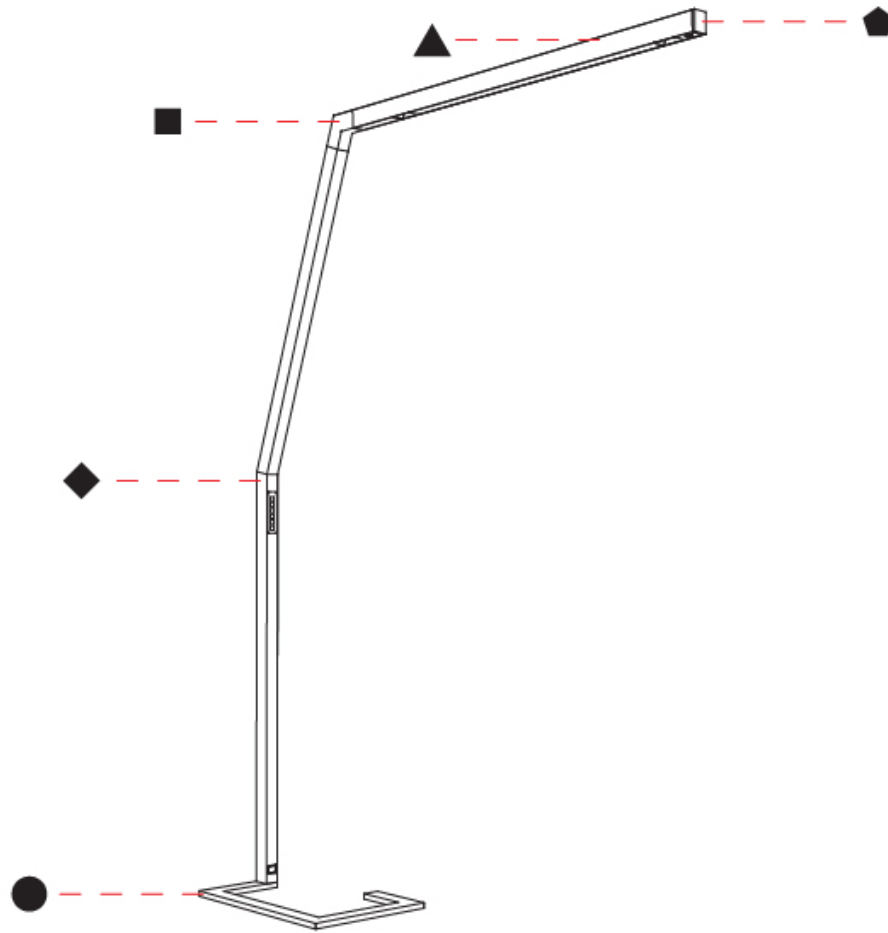

HYPRO-F 160 PORTABLE

A340009-

PROJECT

TYPE

SPECIFIER

QUANTITY

DATE

A